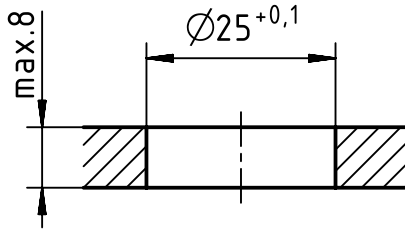

1 2 3 4 5 6

panel cut out
(1:1)

Plastic snap ring
- Male (blue)

Plastic snap ring
- Female (gray)

	All rights reserved Department EL PD HARTING Electric GmbH & Co. KG D-32339 Espelkamp	All Dimensions in mm Original Size DIN A4		Scale 2:1	Free size tol.	Ref. Sub.
		Created by DYCKC	Inspected by GRUBES	Standardisation TIEMANNA	Date 2019-07-19	State Final Release
Title M23 Cable to cable housing 7-12 mm					Doc-Key / ECM-Nr. 100708294/UGD/000/C 500000154908	
Type TB				Number 09 15 100 0310		Rev. C
						Page 1/1