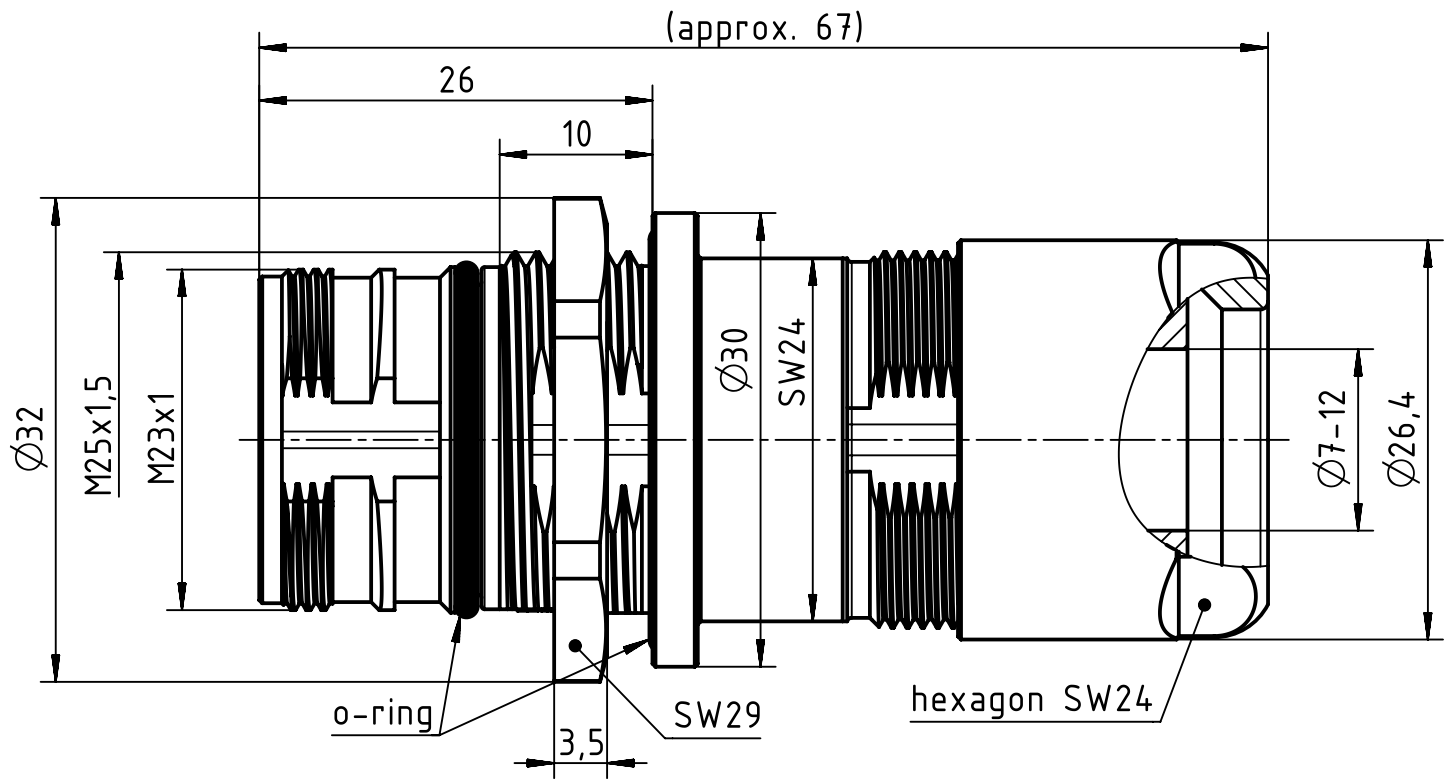

1 2 3 4 5 6

panel cut out
(1:1)

Plastic snap ring
- Male (blue)

Plastic snap ring
- Female (gray)

	All rights reserved Department EL PD HARTING Electric GmbH & Co. KG D-32339 Espelkamp	All Dimensions in mm Original Size DIN A4		Scale 2:1	Free size tol.	Ref. Sub.
		Created by DYCKC	Inspected by GRUBES	Standardisation TIEMANNA	Date 2019-07-19	State Final Release
Title M23 Cable to cable housing 7-12 mm					Doc-Key / ECM-Nr. 100708294/UGD/000/C 500000154908	
Type TB				Number 09 15 100 0310		Rev. C
						Page 1/1