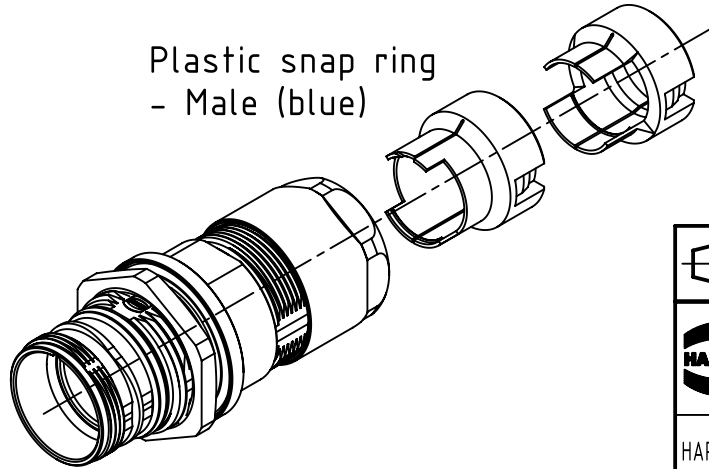

1 2 3 4 5 6

panel cut out
(1:1)

Plastic snap ring
- Male (blue)

Plastic snap ring
- Female (gray)

	All rights reserved Department EL PD HARTING Electric GmbH & Co. KG D-32339 Espelkamp	All Dimensions in mm Original Size DIN A4		Scale 2:1	Free size tol.	Ref. Sub.
		Created by DYCKC	Inspected by GRUBES	Standardisation TIEMANNA	Date 2019-07-19	State Final Release
Title M23 Cable to cable housing 7-12 mm					Doc-Key / ECM-Nr. 100708294/UGD/000/C 500000154908	
Type TB				Number 09 15 100 0310		Rev. C
						Page 1/1